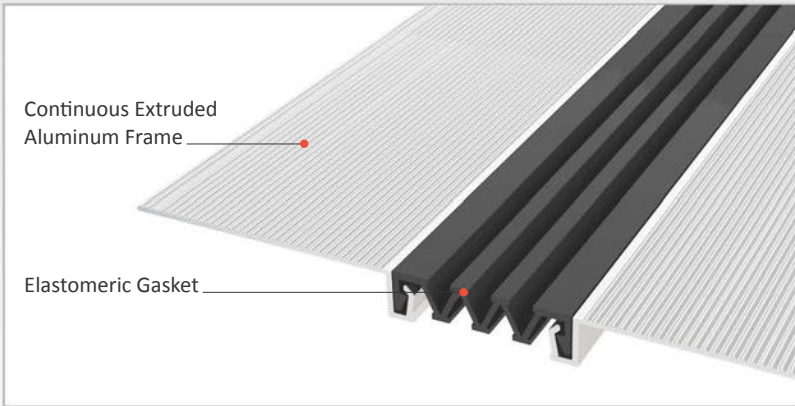

AS U121 surface mounted profile can easily be installed by means of screws to all types of wall & ceiling. Owing to wide frame, it's especially recommended for applications at damaged or chamfered walls. Ribbed elastomeric gasket gains the profile a remarkable movement ability and compensates level differences on both sides of the wall. Slide-in gasket system lets the profile to be used at exterior applications as well as interior areas. Profiles up to 150 mm gap are applied with single gasket while the wider ones are with double gaskets joined with a connector profile.

- Application Areas** : Indoor & Outdoor / Wall & Ceiling
- Ideal for** : Shopping Malls, Airports, Residences, Hospitals, Hotels, Commercial & Public Buildings etc.
- Material** : Mill Finish Aluminum (Anodizing optional), EPDM (Only in Black Color) or TPE Gasket
- Aluminum Alloy** : 6063 AA-USA / EN AW 6063
- Optional Supplies** : Fire Barrier, Waterproof EPDM membrane

* Visuals are representative and the profile configuration may differ depending on the characteristics requested.

GASKET COLORS: **BLACK** GREY BEIGE Custom Colors available.

LOCATION	MODEL	GAP (Fb) mm	HEIGHT (H) MM	OVERALL WIDTH (B) mm	VISIBLE WIDTH (S) mm	MOVEMENT (W) mm	LOAD CAPACITY	STANDARD LENGTH (mt)
Wall to Wall	AS U121-030	30	15	177	177	+10 / -6	N/A	3
	AS U121-050	50	15	197	197	+20 / -15	N/A	3
	AS U121-080	80	15	227	227	+40 / -30	N/A	3
	AS U121-100	100	15	247	247	+20 / -50	N/A	3
	AS U121-120	120	15	267	267	+60 / -50	N/A	3
	AS U121-150	150	15	297	297	+30 / -80	N/A	3
	AS U121-200	200	15	347	347	+40 / -100	N/A	3
	AS U121-300M	300	15	447	447	+60 / -150	N/A	3