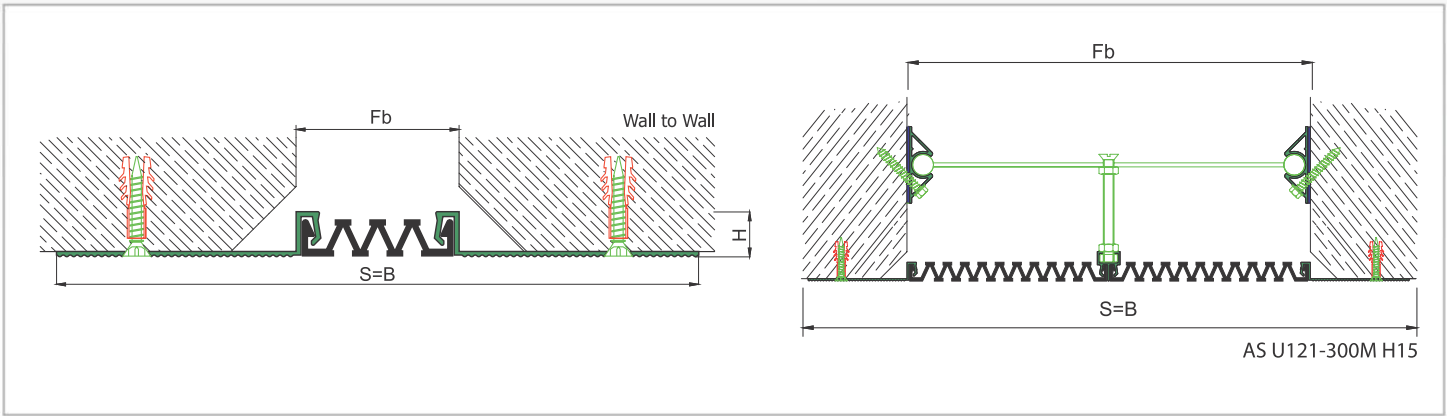

AS U121 surface mounted profile can easily be installed by means of screws to all types of wall & ceiling. Owing to wide frame, it's especially recommended for applications at damaged or chamfered walls. Ribbed elastomeric gasket gains the profile a remarkable movement ability and compensates level differences on both sides of the wall. Slide-in gasket system lets the profile to be used at exterior applications as well as interior areas. Profiles up to 150 mm gap are applied with single gasket while the wider ones are with double gaskets joined with a connector profile.

* Visuals are representative and the profile configuration may differ depending on the characteristics requested.

GASKET COLORS: **BLACK** GREY BEIGE Custom Colors available.

LOCATION	MODEL	GAP (Fb) mm	HEIGHT (H) MM	OVERALL WIDTH (B) mm	VISIBLE WIDTH (S) mm	MOVEMENT (W) mm	LOAD CAPACITY	STANDARD LENGTH (mt)
Wall to Wall	AS U121-030	30	15	177	177	+10 / -6	N/A	3
	AS U121-050	50	15	197	197	+20 / -15	N/A	3
	AS U121-080	80	15	227	227	+40 / -30	N/A	3
	AS U121-100	100	15	247	247	+20 / -50	N/A	3
	AS U121-120	120	15	267	267	+60 / -50	N/A	3
	AS U121-150	150	15	297	297	+30 / -80	N/A	3
	AS U121-200	200	15	347	347	+40 / -100	N/A	3
	AS U121-300M	300	15	447	447	+60 / -150	N/A	3

Note: Please ask for different sizes

AS U121 200M H15V

AS U121 200M H15KV

	AS U121 200M	AS U121 200M K
Fb (mm)	200	200
H (mm) yaklaşık approx.	15	15
W± (mm) yaklaşık approx.	+40/-100	+40/-100
Renk Color	Alüminyum: Natürel, Fitiller: Siyah, gri, diğer Aluminum: Natural, Inserts: Black, grey, others	
Malzeme Material	Alüminyum, EPDM Kauçuk(siyah), Termoplastik Kauçuk (gri ve diğer) Aluminum, EPDM Rubber(black), Thermoplastic Rubber (grey and others)	
Standart Uzunluk Standard Length	3	