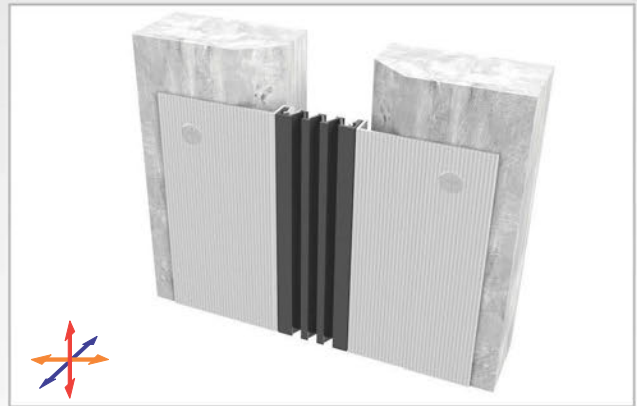

AS U121 surface mounted profile can easily be installed by means of screws to all types of wall & ceiling. Owing to wide frame, it's especially recommended for applications at damaged or chamfered walls. Ribbed elastomeric gasket gains the profile a remarkable movement ability and compensates level differences on both sides of the wall. Slide-in gasket system lets the profile to be used at exterior applications as well as interior areas. Profiles up to 150 mm gap are applied with single gasket while the wider ones are with double gaskets joined with a connector profile.

- Application Areas** : Indoor & Outdoor / Wall & Ceiling
- Ideal for** : Shopping Malls, Airports, Residences, Hospitals, Hotels, Commercial & Public Buildings etc.
- Material** : Mill Finish Aluminum (Anodizing optional), EPDM (Only in Black Color) or TPE Gasket
- Aluminum Alloy** : 6063 AA-USA / EN AW 6063
- Optional Supplies** : Fire Barrier, Waterproof EPDM membrane

* Visuals are representative and the profile configuration may differ depending on the characteristics requested.

GASKET COLORS: **BLACK** GREY BEIGE Custom Colors available.

LOCATION	MODEL	GAP (Fb) mm	HEIGHT (H) MM	OVERALL WIDTH (B) mm	VISIBLE WIDTH (S) mm	MOVEMENT (W) mm	LOAD CAPACITY	STANDARD LENGTH (mt)
Wall to Wall	AS U121-030	30	15	177	177	+10 / -6	N/A	3
	AS U121-050	50	15	197	197	+20 / -15	N/A	3
	AS U121-080	80	15	227	227	+40 / -30	N/A	3
	AS U121-100	100	15	247	247	+20 / -50	N/A	3
	AS U121-120	120	15	267	267	+60 / -50	N/A	3
	AS U121-150	150	15	297	297	+30 / -80	N/A	3
	AS U121-200	200	15	347	347	+40 / -100	N/A	3
	AS U121-300M	300	15	447	447	+60 / -150	N/A	3