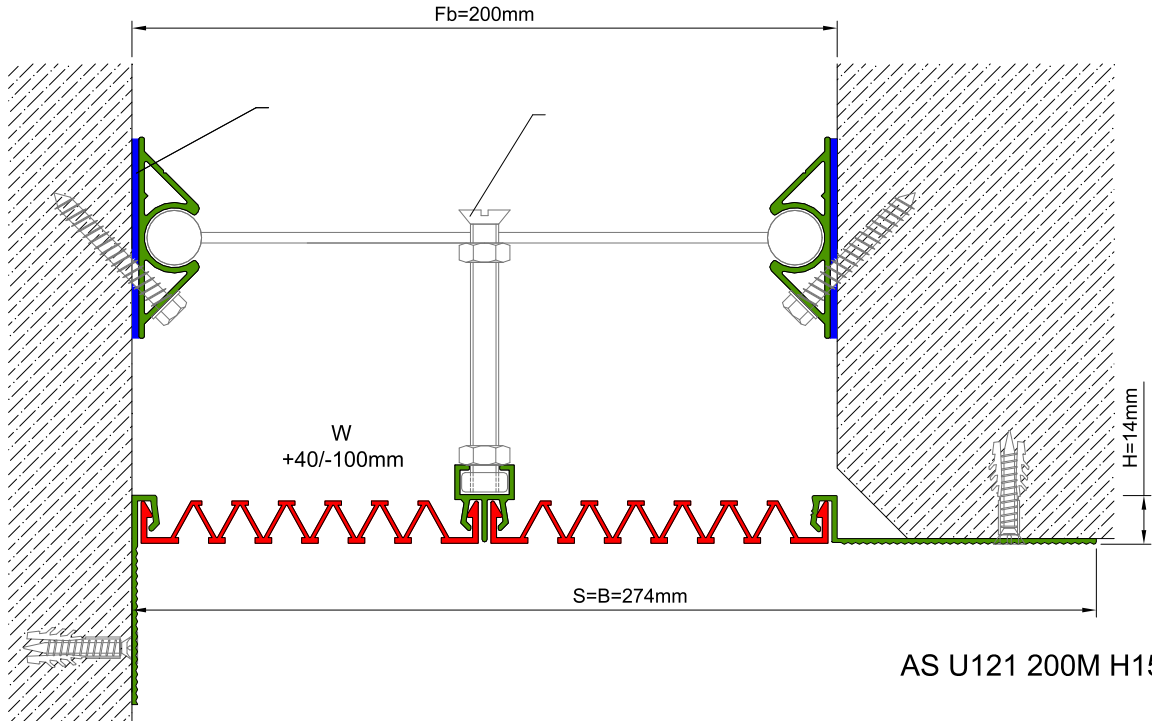

AS U121 surface mounted profile can easily be installed by means of screws to all types of wall & ceiling. Owing to wide frame, it's especially recommended for applications at damaged or chamfered walls. Ribbed elastomeric gasket gains the profile a remarkable movement ability and compensates level differences on both sides of the wall. Slide-in gasket system lets the profile to be used at exterior applications as well as interior areas. Profiles up to 150 mm gap are applied with single gasket while the wider ones are with double gaskets joined with a connector profile.

* Visuals are representative and the profile configuration may differ depending on the characteristics requested.

GASKET COLORS: **BLACK** GREY BEIGE Custom Colors available.

LOCATION	MODEL	GAP (Fb) mm	HEIGHT (H) MM	OVERALL WIDTH (B) mm	VISIBLE WIDTH (S) mm	MOVEMENT (W) mm	LOAD CAPACITY	STANDARD LENGTH (mt)
Wall to Wall	AS U121-030	30	15	177	177	+10 / -6	N/A	3
	AS U121-050	50	15	197	197	+20 / -15	N/A	3
	AS U121-080	80	15	227	227	+40 / -30	N/A	3
	AS U121-100	100	15	247	247	+20 / -50	N/A	3
	AS U121-120	120	15	267	267	+60 / -50	N/A	3
	AS U121-150	150	15	297	297	+30 / -80	N/A	3
	AS U121-200	200	15	347	347	+40 / -100	N/A	3
	AS U121-300M	300	15	447	447	+60 / -150	N/A	3

Note: Please ask for different sizes

AS U121 200M H15V

AS U121 200M H15KV

	AS U121 200M	AS U121 200M K
Fb (mm)	200	200
H (mm) yaklaşık approx.	15	15
W± (mm) yaklaşık approx.	+40/-100	+40/-100
Renk Color	Alüminyum: Natürel, Fitiller: Siyah, gri, diğer Aluminum: Natural, Inserts: Black, grey, others	
Malzeme Material	Alüminyum, EPDM Kauçuk(siyah), Termoplastik Kauçuk (gri ve diğer) Aluminum, EPDM Rubber(black), Thermoplastic Rubber (grey and others)	
Standart Uzunluk Standard Length	3	