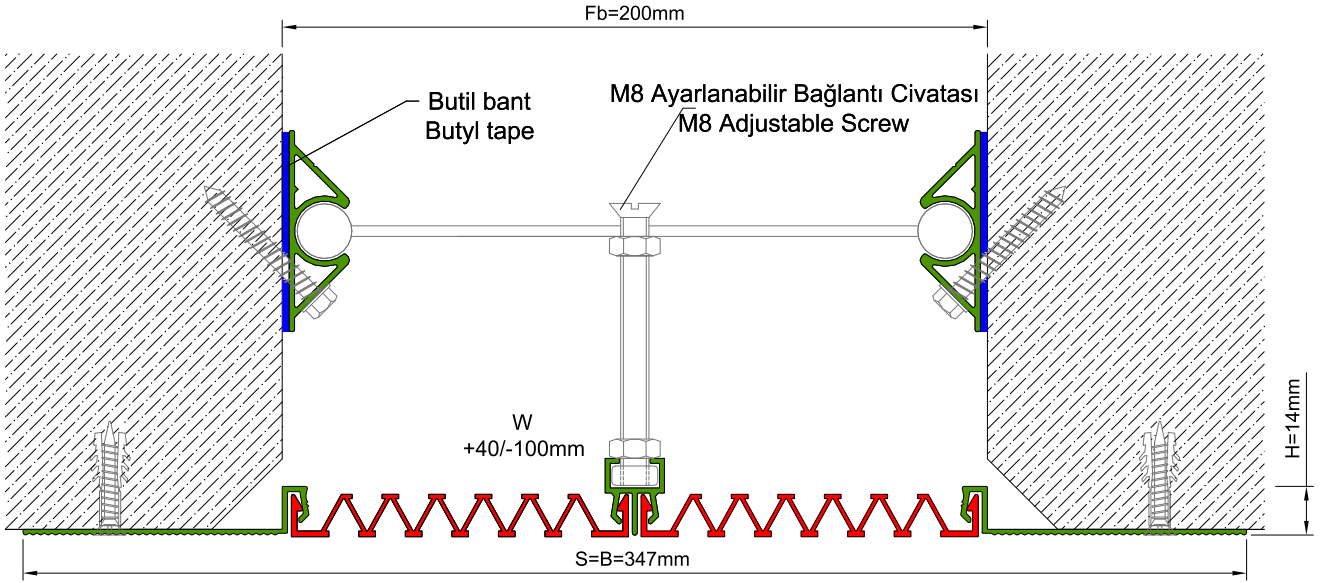

AS U121 surface mounted profile can easily be installed by means of screws to all types of wall & ceiling. Owing to wide frame, it's especially recommended for applications at damaged or chamfered walls. Ribbed elastomeric gasket gains the profile a remarkable movement ability and compensates level differences on both sides of the wall. Slide-in gasket system lets the profile to be used at exterior applications as well as interior areas. Profiles up to 150 mm gap are applied with single gasket while the wider ones are with double gaskets joined with a connector profile.

* Visuals are representative and the profile configuration may differ depending on the characteristics requested.

GASKET COLORS: **BLACK** GREY BEIGE Custom Colors available.

LOCATION	MODEL	GAP (Fb) mm	HEIGHT (H) MM	OVERALL WIDTH (B) mm	VISIBLE WIDTH (S) mm	MOVEMENT (W) mm	LOAD CAPACITY	STANDARD LENGTH (mt)
Wall to Wall	AS U121-030	30	15	177	177	+10 / -6	N/A	3
	AS U121-050	50	15	197	197	+20 / -15	N/A	3
	AS U121-080	80	15	227	227	+40 / -30	N/A	3
	AS U121-100	100	15	247	247	+20 / -50	N/A	3
	AS U121-120	120	15	267	267	+60 / -50	N/A	3
	AS U121-150	150	15	297	297	+30 / -80	N/A	3
	AS U121-200	200	15	347	347	+40 / -100	N/A	3
	AS U121-300M	300	15	447	447	+60 / -150	N/A	3

Note: Please ask for different sizes

AS U121 200M H15V

AS U121 200M H15KV

	AS U121 200M	AS U121 200M K
Fb (mm)	200	200
H (mm) yaklaşık approx.	15	15
W± (mm) yaklaşık approx.	+40/-100	+40/-100
Renk Color	Alüminyum: Natürel, Fitiller: Siyah, gri, diğer Aluminum: Natural, Inserts: Black, grey, others	
Malzeme Material	Alüminyum, EPDM Kauçuk(siyah), Termoplastik Kauçuk (gri ve diğer) Aluminum, EPDM Rubber(black), Thermoplastic Rubber (grey and others)	
Standart Uzunluk Standard Length	3	